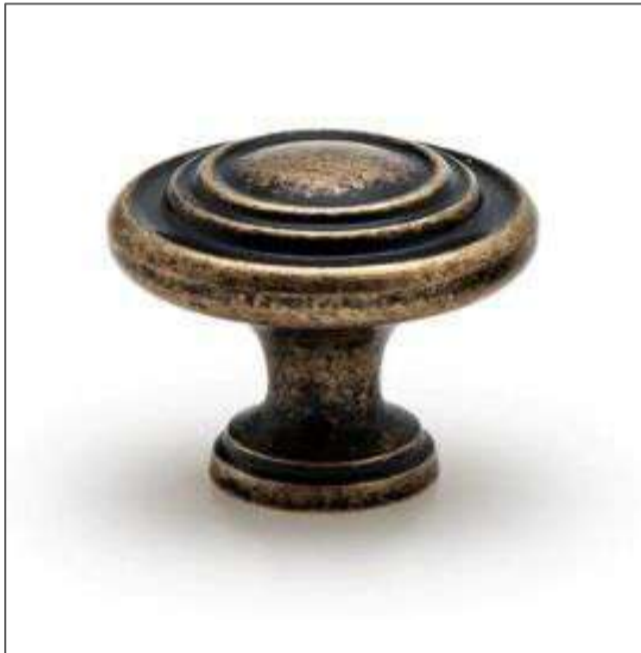

# Antique Gold / Brass / Copper

*Cup - Antique Brass*

*Halti - Brass*

*Radio Knob*

*Mushroom Knob*

*Bastion Brass /  
Copper*

*Coricraft - Brass / Copper*

*Double Scroll - Antique  
Brass*