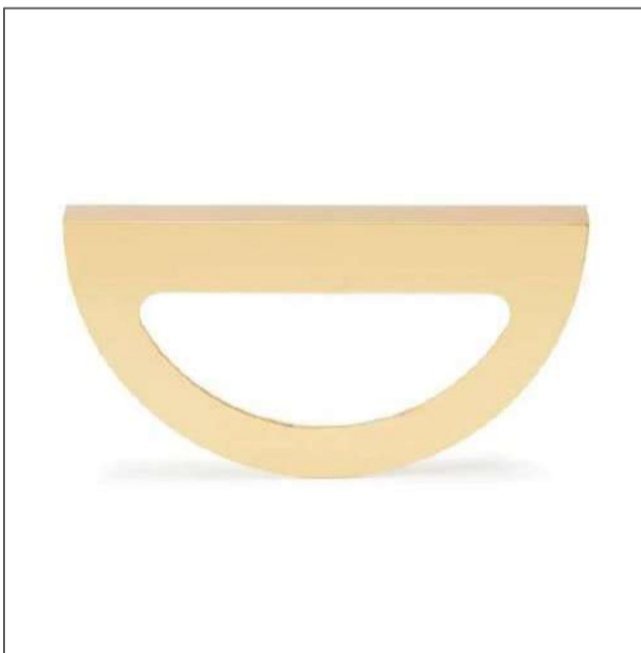

*Hollow Half Moon*

*Plain Knob*

*Bar*

*Steel Barrel*

*Flat D*

**\*While we make every effort to showcase accurate colors on our website and promotional materials, it's important to understand that variations can occur due to screen settings and lighting conditions.\***

# Gold / Brass / Copper

*Square Bar - Gold*

*Cup - Gold*

*Flat Square - Gold*

*Strip - Gold*

*Solid Half Moon - Brushed Gold*

*Barrel Handle - Gold*

*Ashton - Brass*