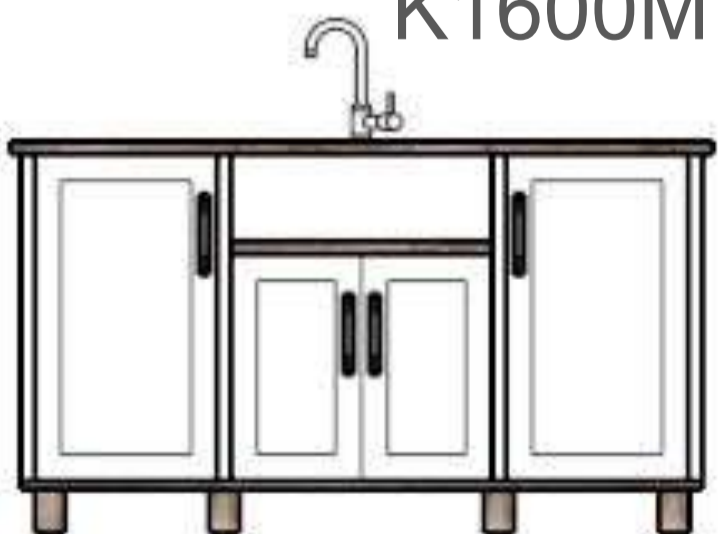

1600MM WIDE COMBO UNITS

K1600M