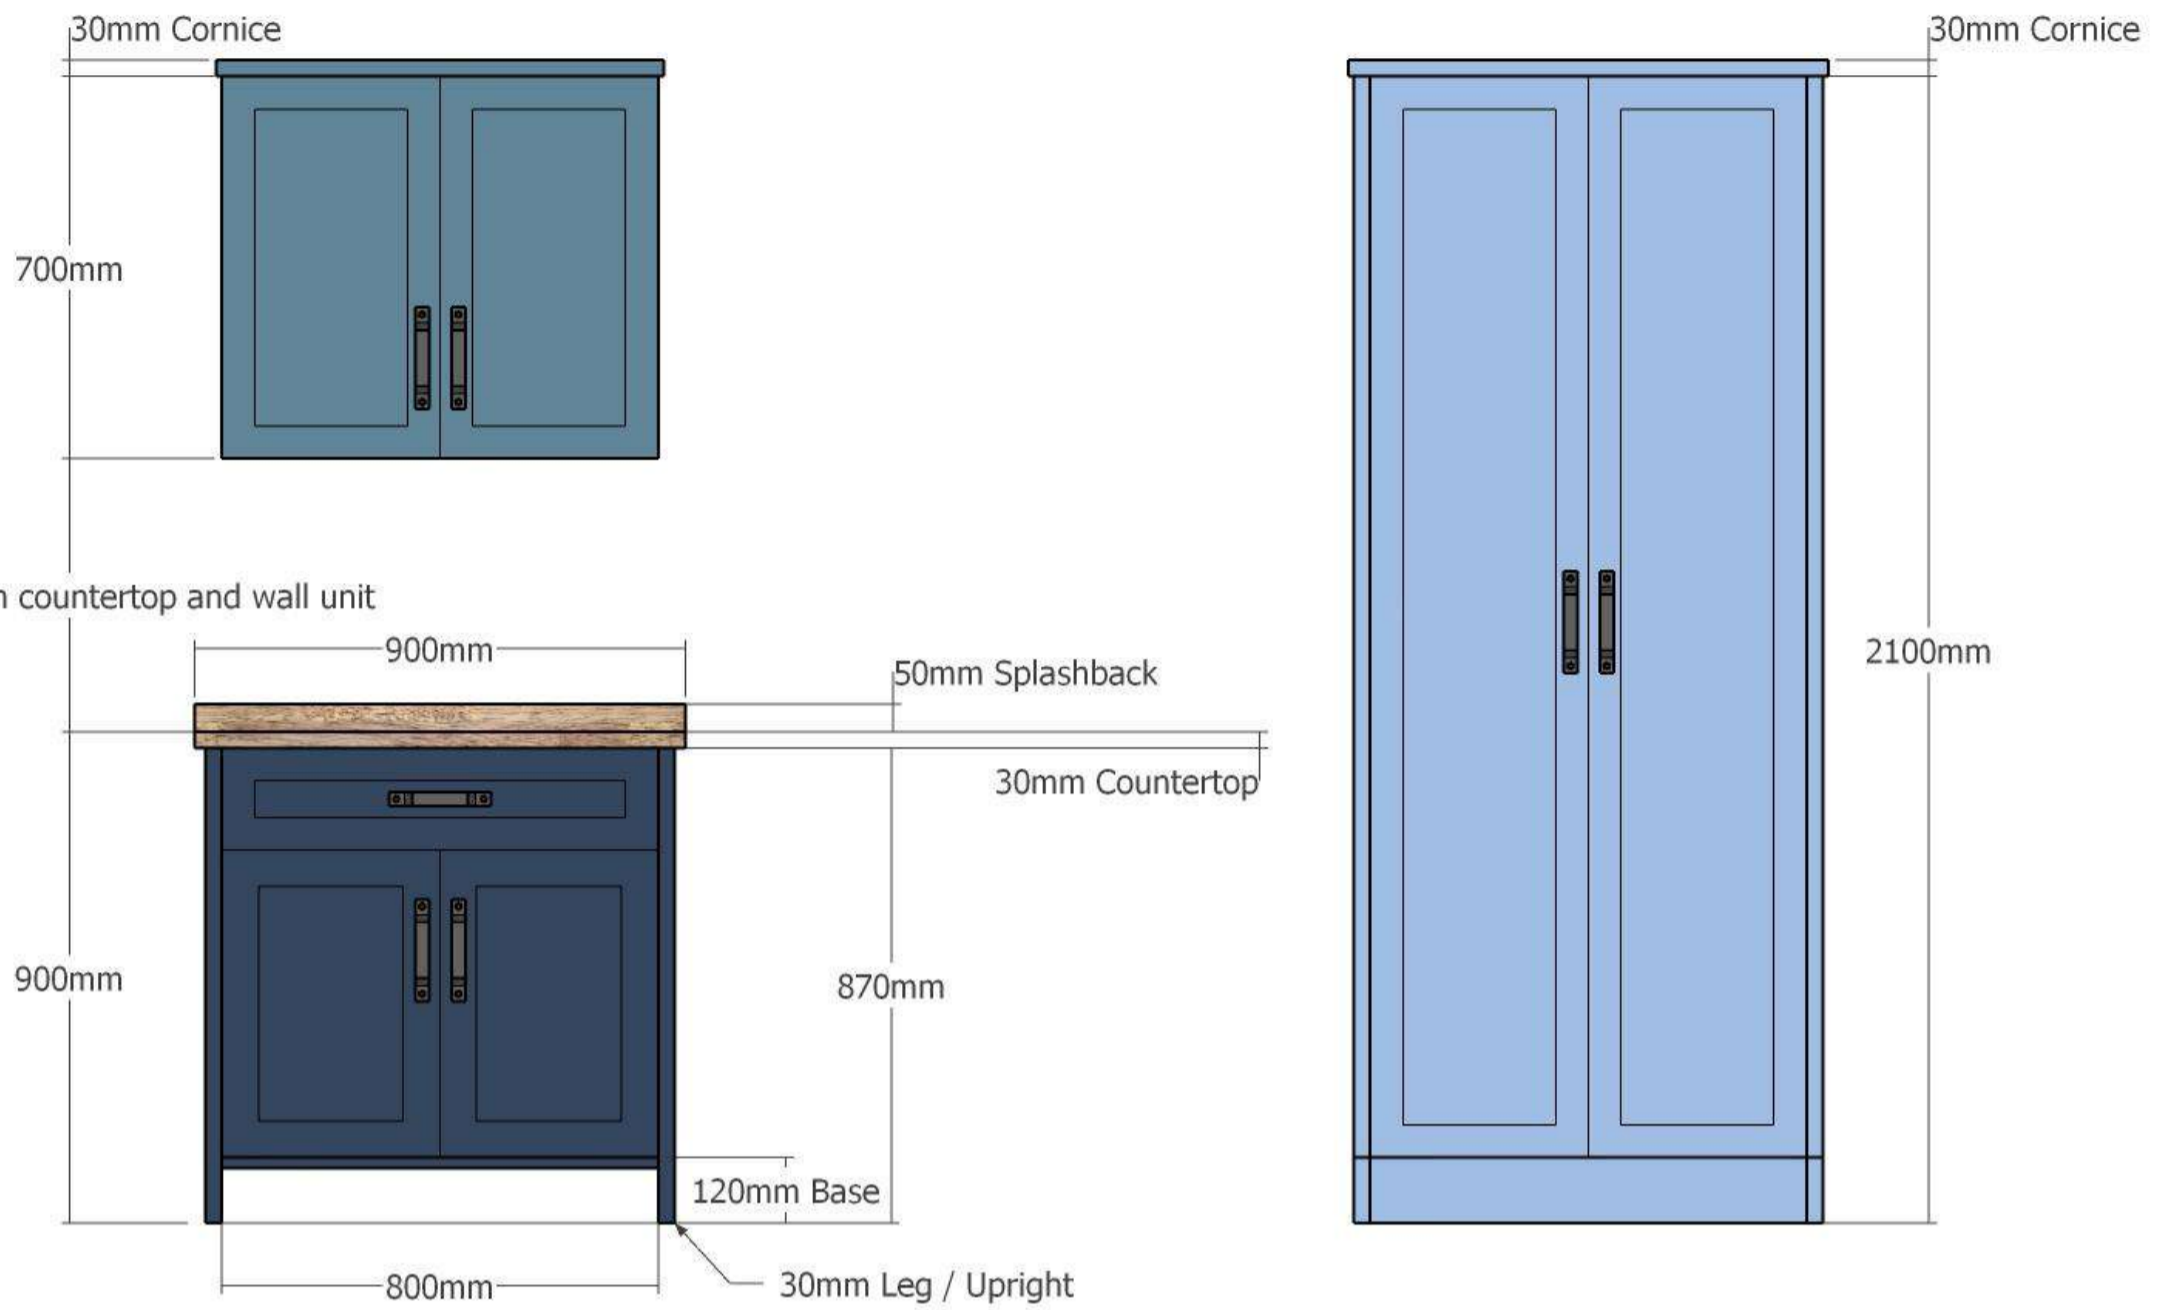

It's not just a kit – it's an investment in getting it right the first time.

******Pricing includes VAT***Images for illustration purposes only*****

Standard Kitchen Cabinet Dimension

2100mm Height

2300mm Height