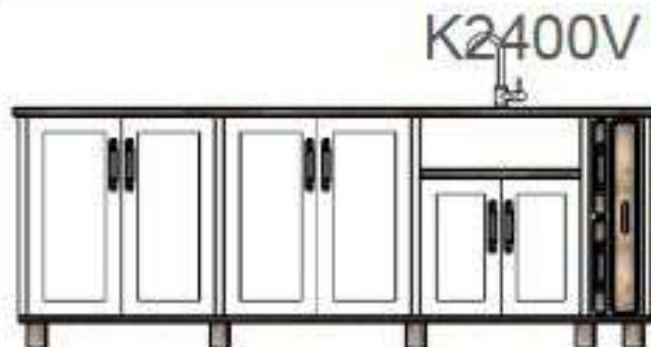

2400MM WIDE COMBO UNITS