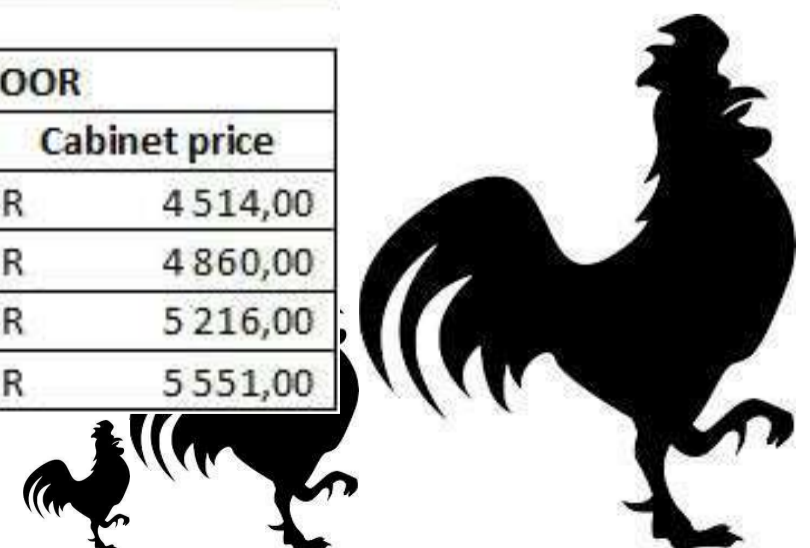

****Pricing includes VAT***Images for illustration purposes only***