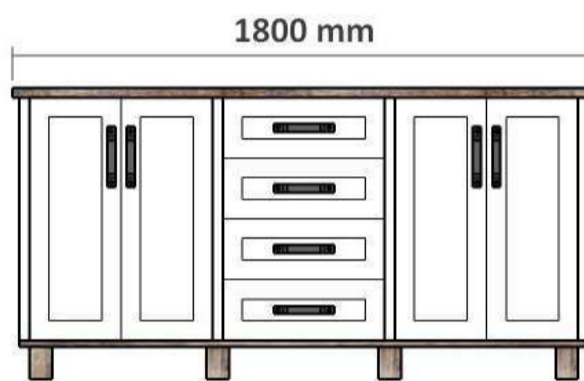

Side Board / Server Cabinet

tliconline.co.za

SERVERS

SERVER CABINET / SIDEBOARD			
CODE	Width	DESCRIPTION	Cabinet price
K1600B	1,6	TWO DOOR	R 17 599,00
K1800S	1,8	TWO DOOR	R 18 462,00
K1800G	1,8	FOUR DOOR	R 19 089,00
K2000C	2	FOUR DOOR	R 19 975,00
K2200C	2,2	FOUR DOOR	R 20 946,00
K2400C	2,4	FOUR DOOR	R 21 810,00

****Pricing Includes VAT***Images for illustration purposes only***