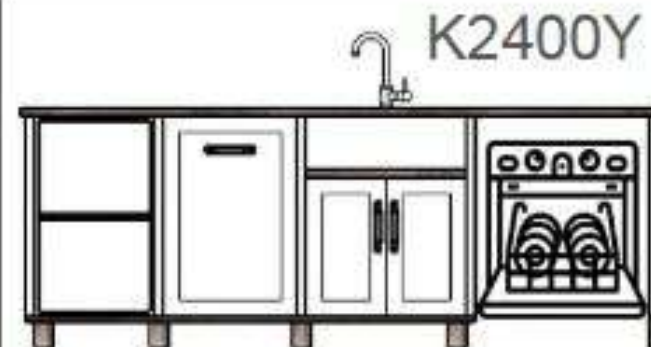

K2400X

K2400Y

2400MM COMBO CABINETS - UPGRADE TO ISLAND ADD R5550-00 (IS-2400-UP)

All costing includes TLC bases - Costing does not include base upgrades - Costing includes VAT

WITH OUR COMBO CABINETS YOU HAVE THE FREEDOM TO ARRANGE THE CABINET ORDER TO YOUR REQUIREMENTS