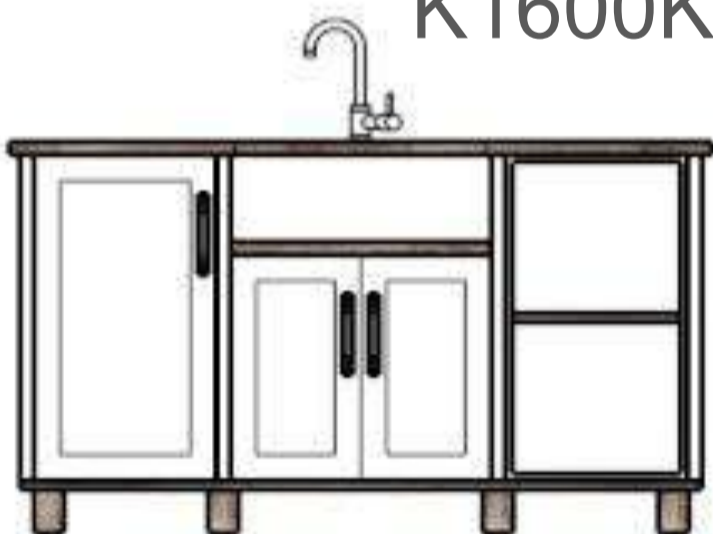

1600MM WIDE COMBO UNITS

K1600K