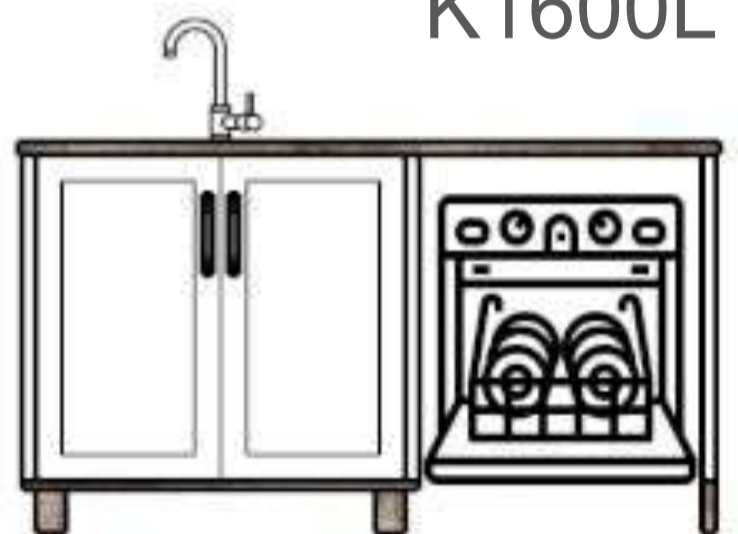

1600MM WIDE COMBO UNITS

K1600L