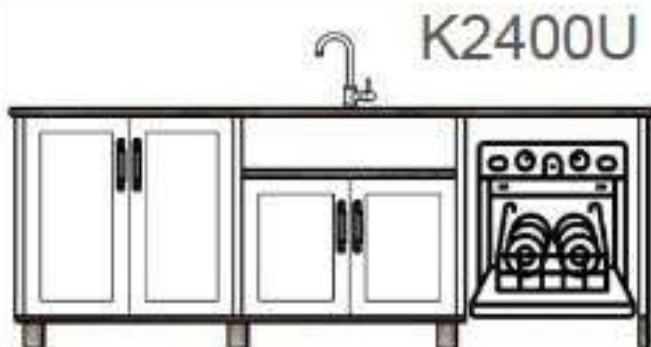

2400MM WIDE COMBO UNITS