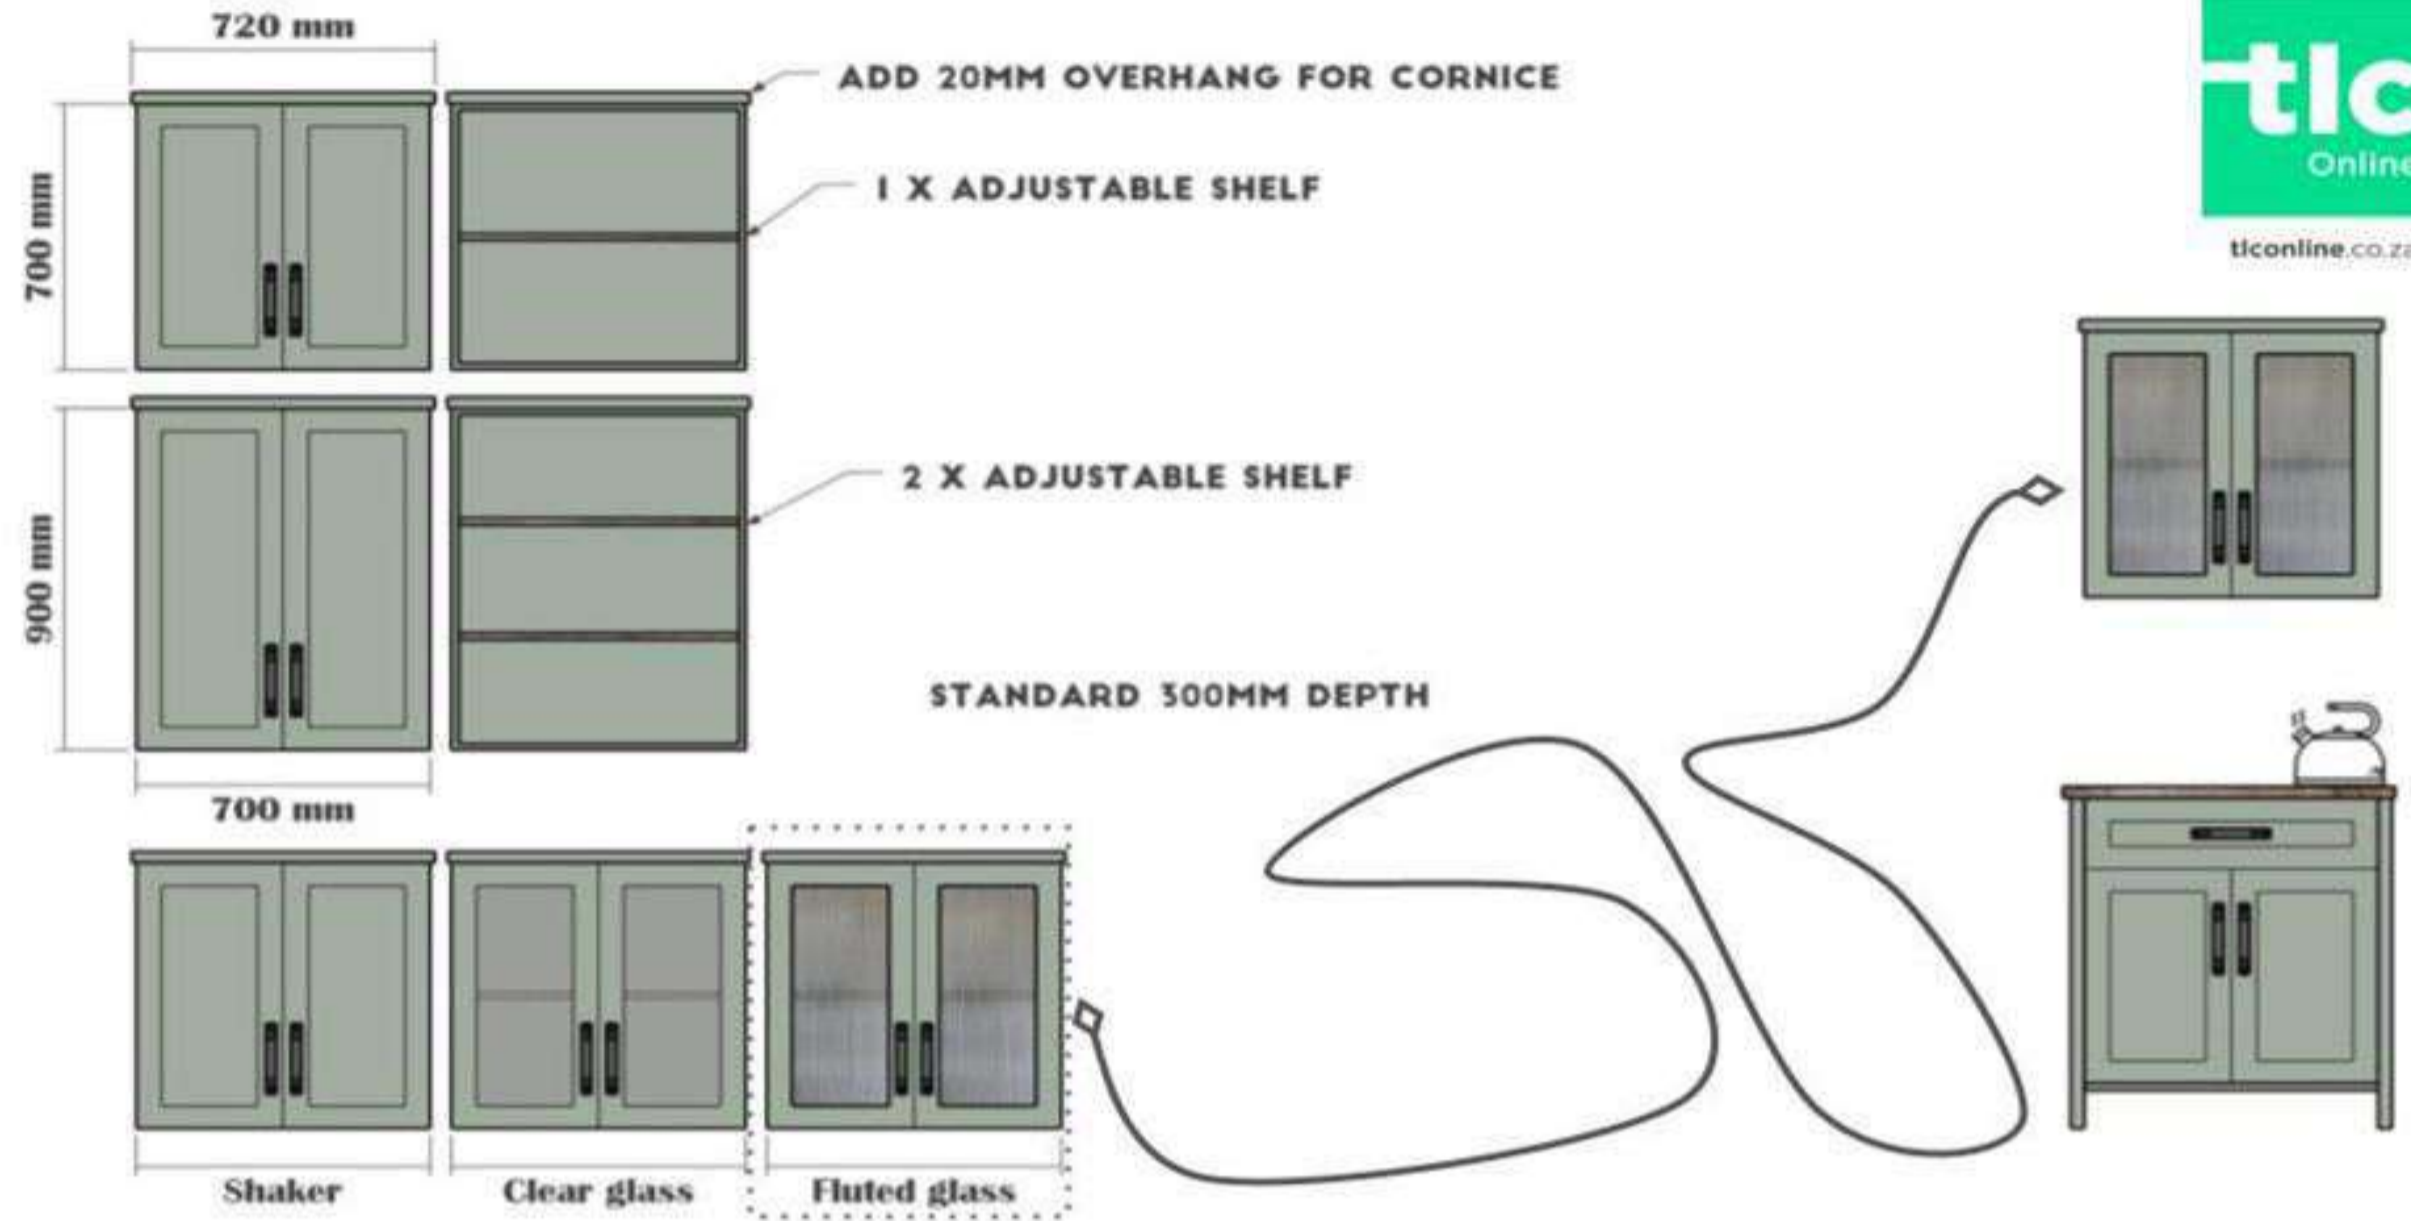

Durable, stylish, and designed with flexibility at the core—TLC wall units are made to elevate your kitchen, no matter where you are.

****Pricing Includes VAT***Images for illustration purposes only***

Wall cabinets

tliconline.co.za

Wall Cabinets

Available in 2 different heights - 700mm & 900mm

700mm has 1 x adjustable shelf OR OPT FOR OPEN UNITS WITH NO DOORS

900mm had 2 x adjustable shelves

Choose between shaker, clear glass or fluted glass door