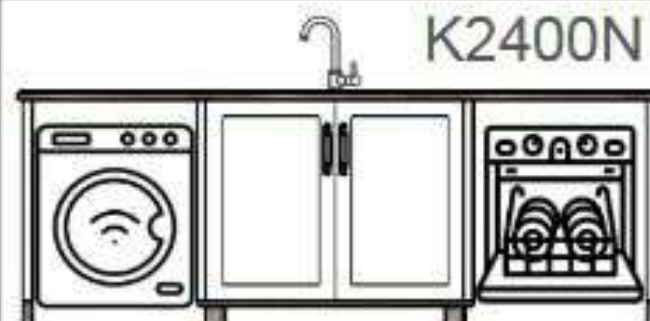

2400MM WIDE COMBO UNITS

K2400S