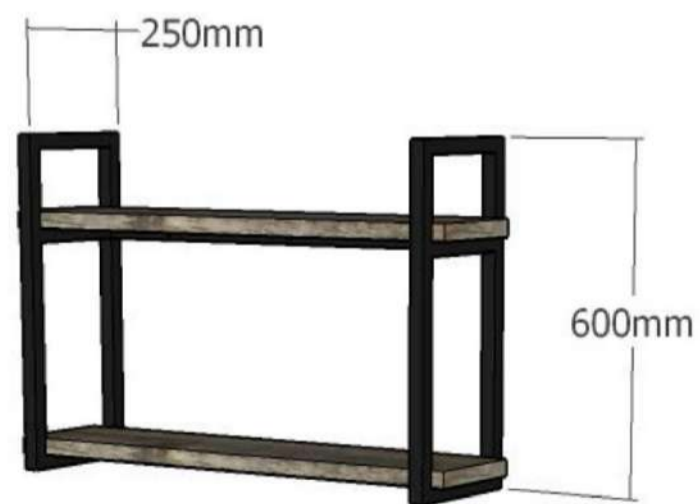

METALICA
SHELF
Two Tier