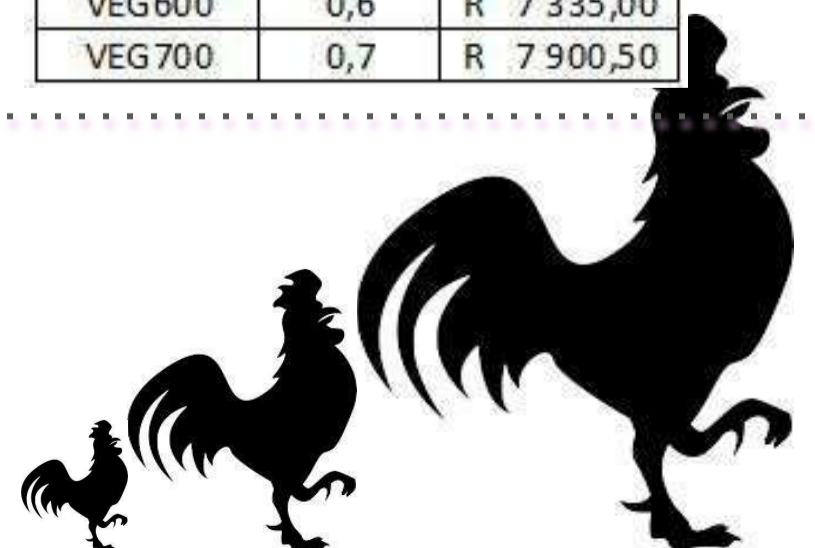

DOUBLE DOOR WITH CUTLERY DRAWER

veggie basket

CODE	Width	Total price
VEG500	0,5	R 6 796,50
VEG600	0,6	R 7 335,00
VEG700	0,7	R 7 900,50

****Pricing includes VAT***Images for illustration purposes only***

Kitchen Range