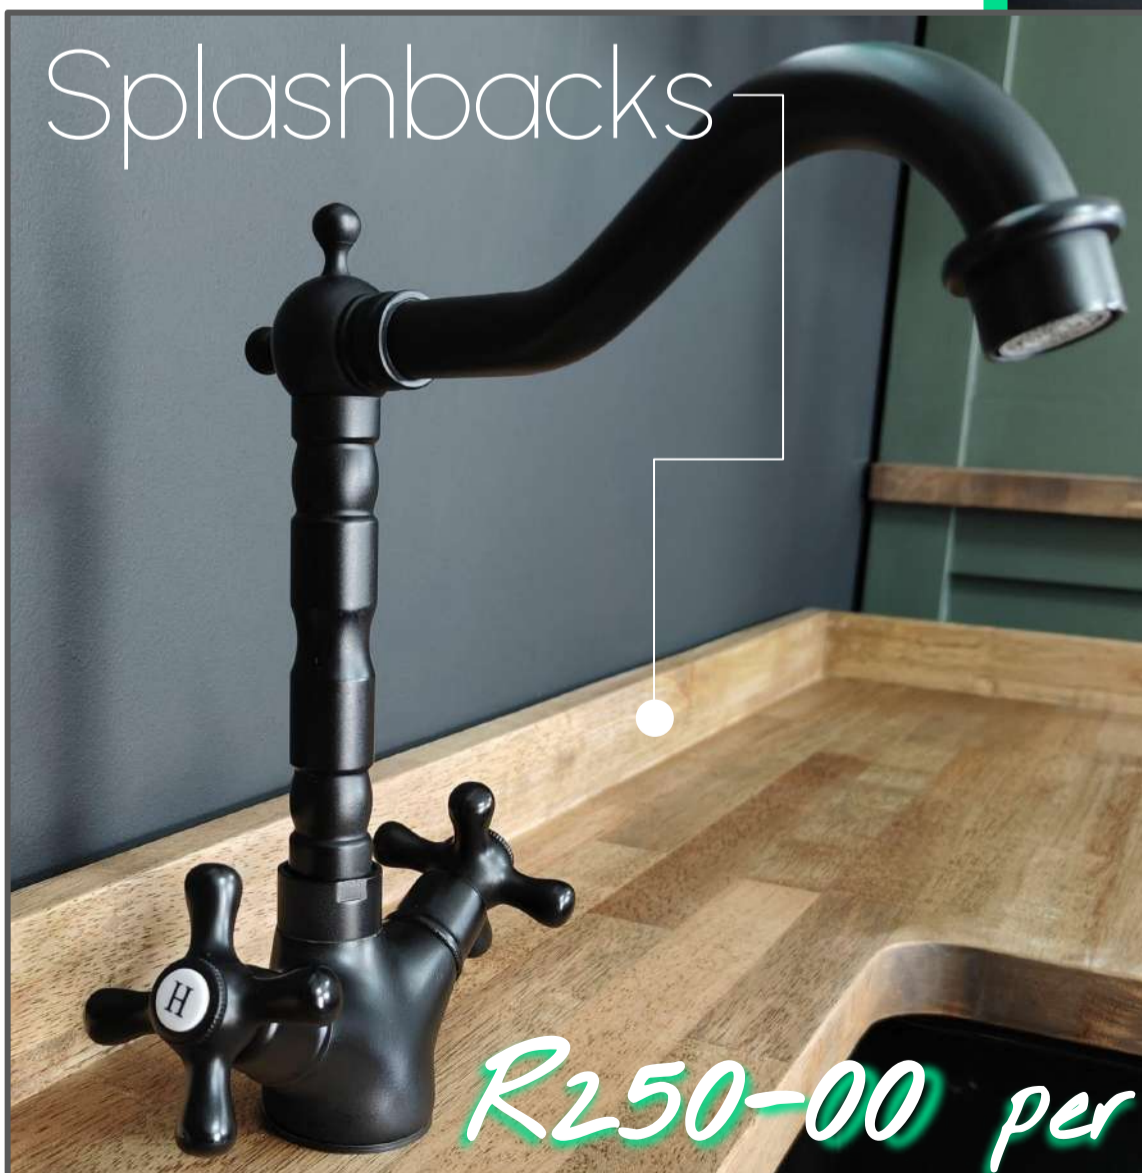

R250-00 per running meter