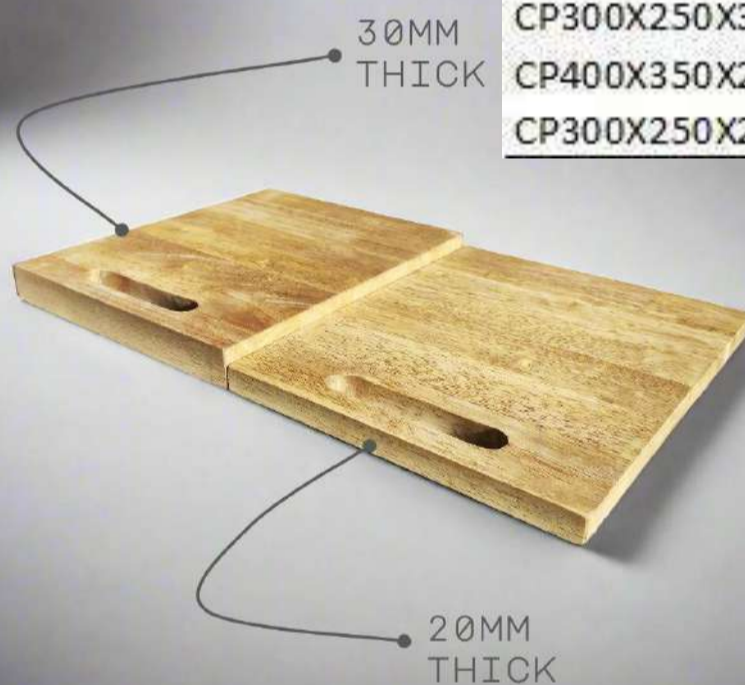

30MM THICK

20MM THICK

CP400X350X30	400 x 350 x 30mm thick	R 550,00
CP300X250X30	300 x 250 x 30mm thick	R 300,00
CP400X350X20	400 x 350 x 20mm thick	R 350,00
CP300X250X20	300 x 250 x 20mm thick	R 230,00

SIZE	COST
400 x 350 x 30mm thick	R 550,00
300 x 250 x 30mm thick	R 300,00
400 x 350 x 20mm thick	R 350,00
300 x 250 x 20mm thick	R 230,00