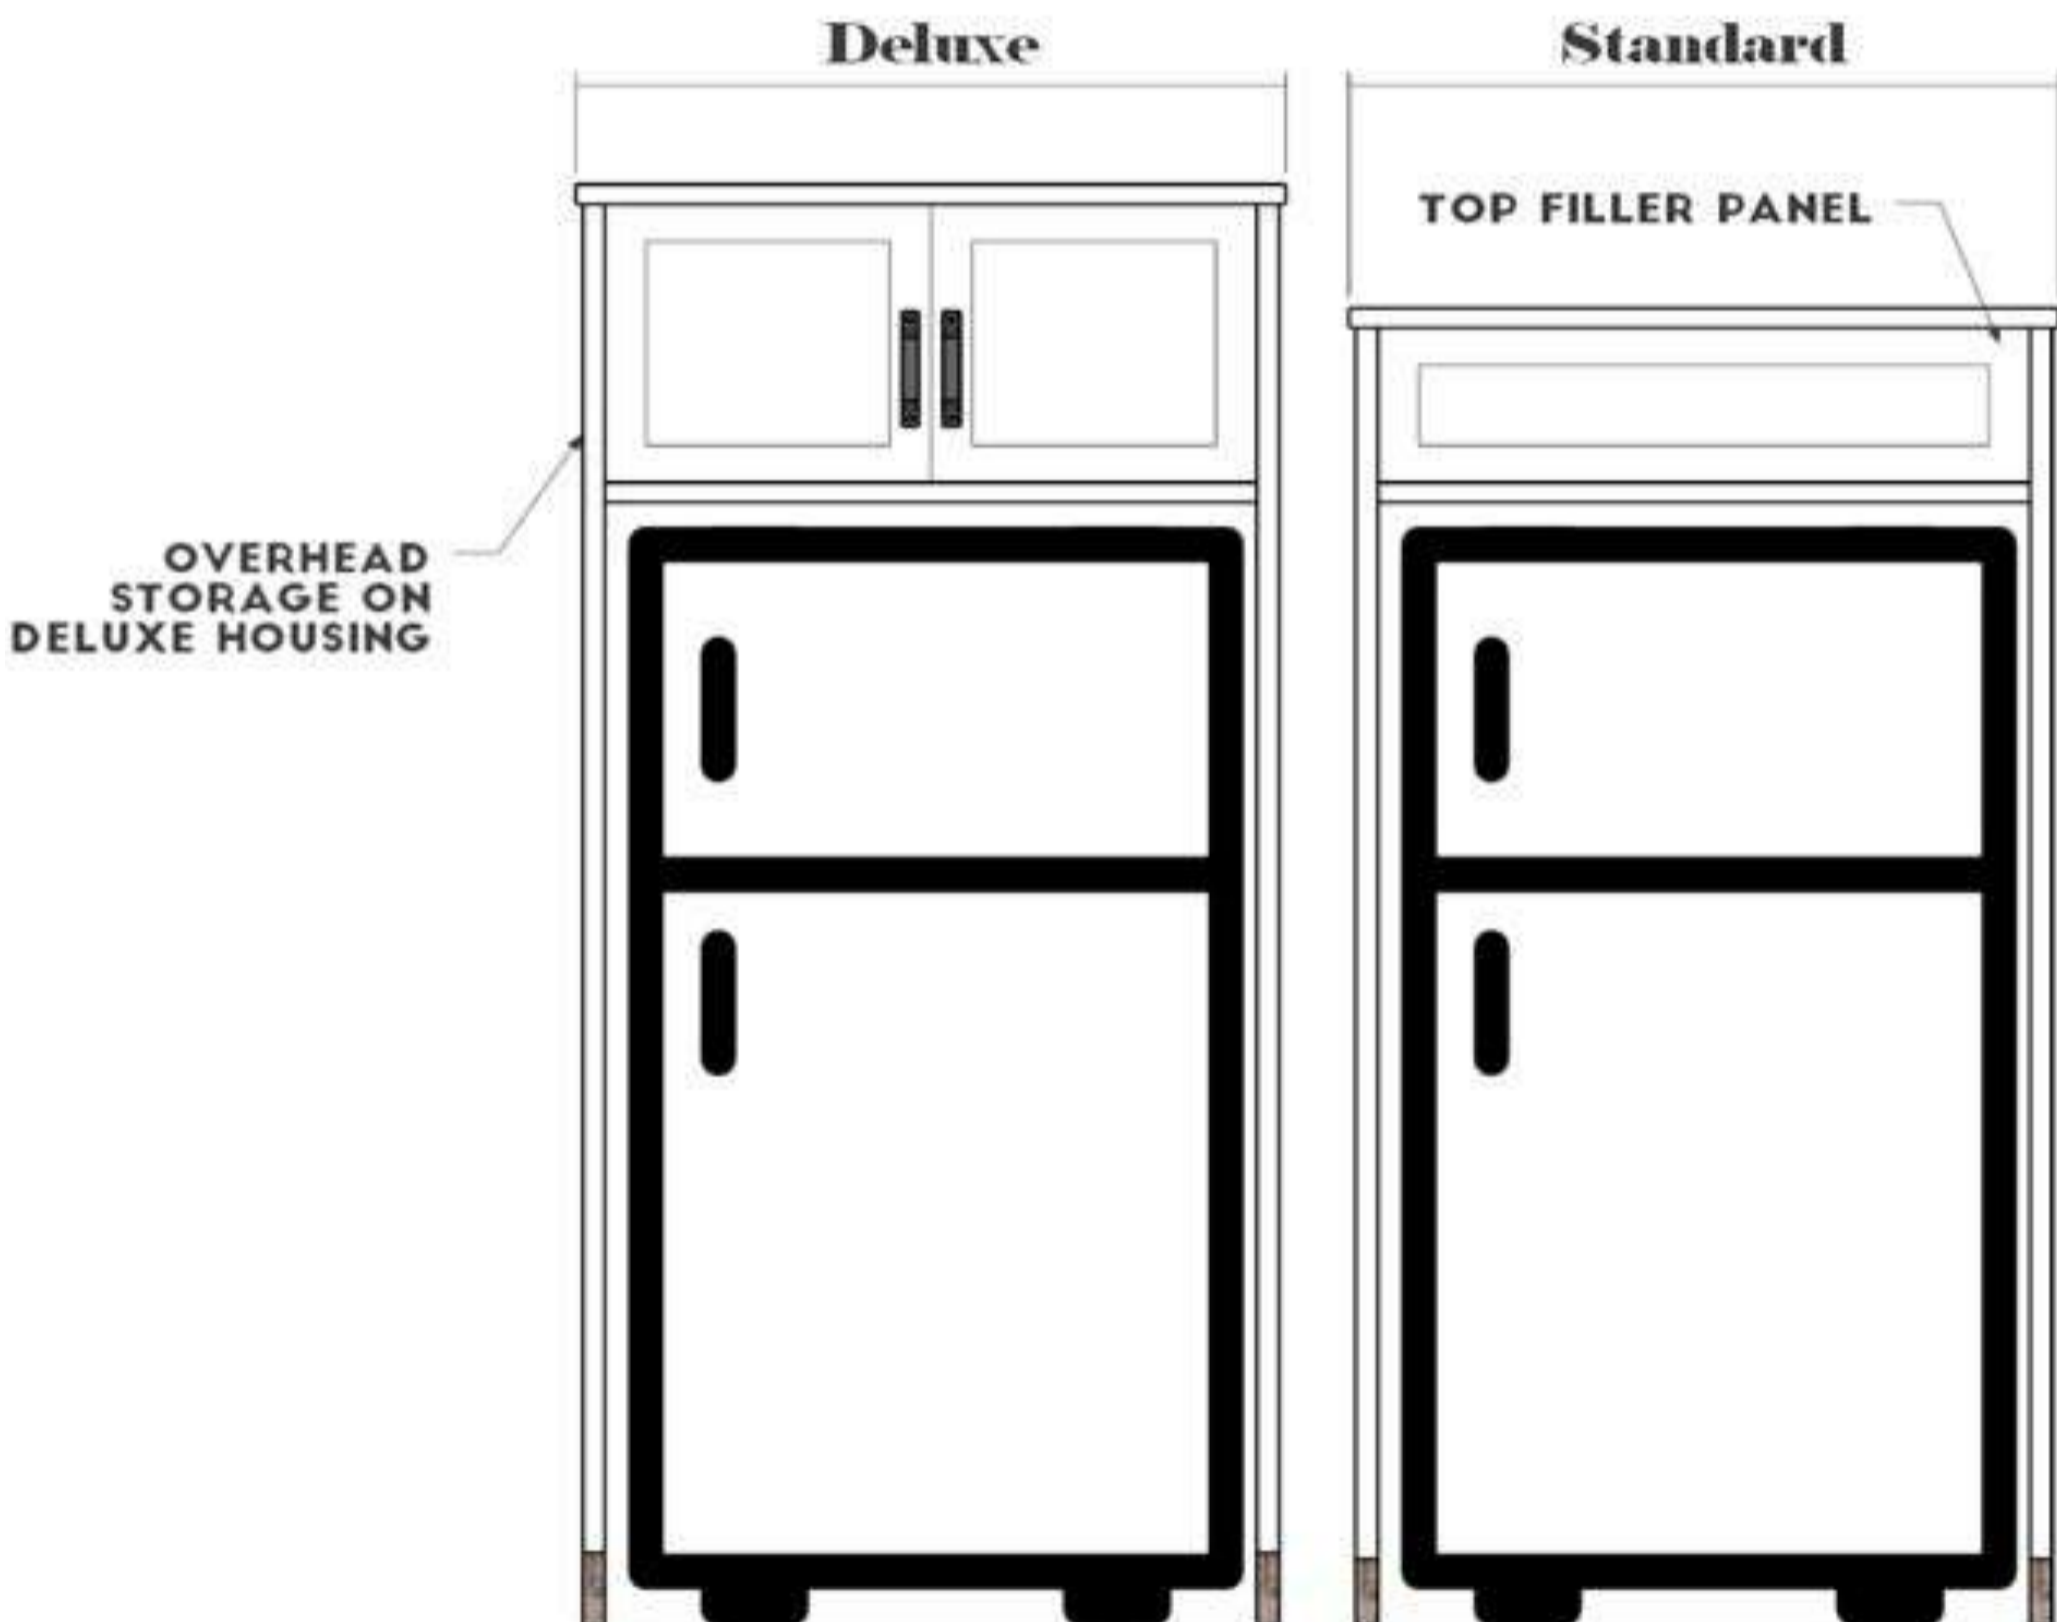

Whether you're hiding a tall, double-door beast or a compact cool companion, we've got the perfect fit.

Available in various configurations to suit your fridge height and width, with optional top boxes, side panels, and integrated storage.

****Pricing includes VAT***Images for illustration purposes only***

EYE LEVEL OVEN - *standard dimensions*
- height 2130mm x depth 620mm

CODE	Width	Cabinet price
ELO001	0,7	R 12 636,00

Eye Level Oven

- Smart. Stylish. Right where you need it.
- Our Eye-Level Oven Cabinet is designed to bring convenience and class to your kitchen—placing your oven exactly where it should be: at eye level.
- No more bending, crouching, or awkward angles. Just smooth access to your cooking with a sleek, built-in look that complements the rest of your cabinetry.
- Available in various widths and heights to suit both single and double ovens, with optional storage above and below for baking trays, utensils, or whatever else you like to keep close at hand.
- Custom sizing available to fit your oven model perfectly.