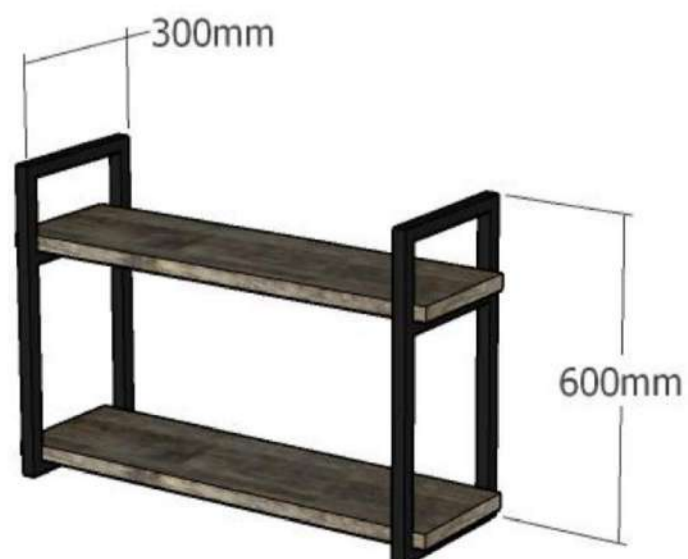

Metalica Shelves

Bold. Beautiful. Built to show off.

...where industrial edge meets natural charm.

Frame: Black powder-coated square tube steel for that sleek, modern look.

Shelves: Sturdy rubberwood, offering both durability and elegance.

Tiers: Available in two or three-tier options to suit your storage needs.

Sizes: A variety of sizes to perfectly fit your space.

Available in five standard colours - Sand / Walnut / Mahogany / Dark Mahogany / Java

Let us know if you have your own size in mind.

METALICA
SHELF
Two Tier