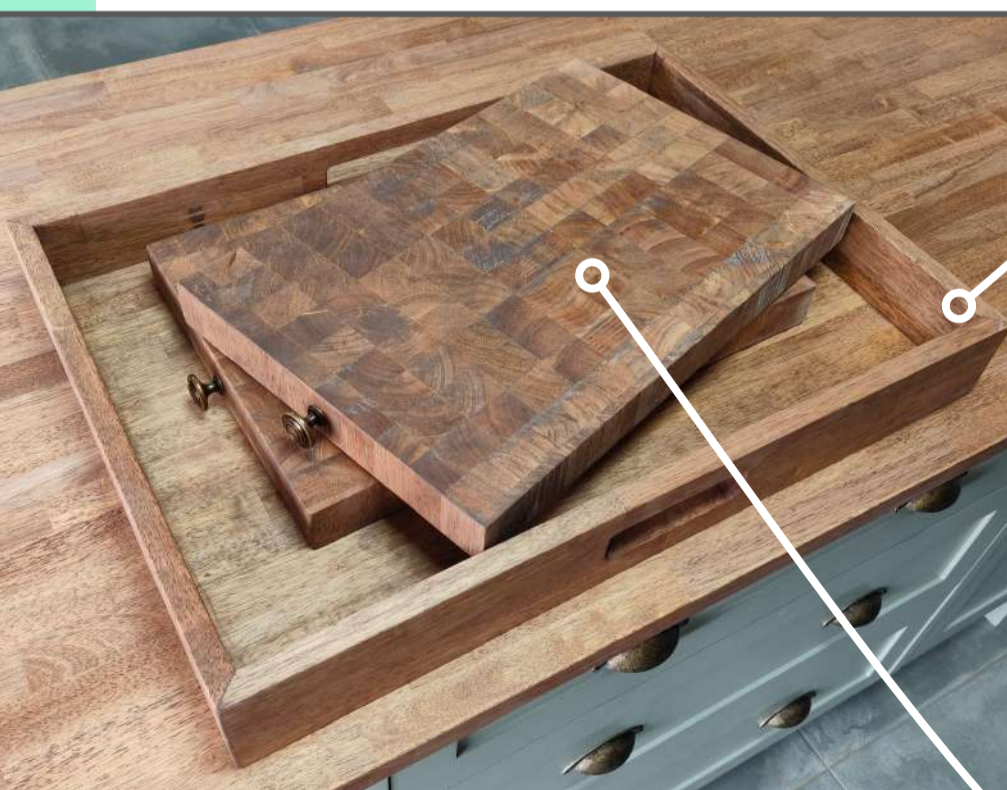

Get the **MENAGE À TRAY**
When 3 is better than 1

Consists of 2 x endgrain chopping boards
& 1 x solid rubberwood serving tray

CODE	Width	Total price
MAT300	0,3	R 6 555,00

MENAGE À TRAY

****Pricing includes VAT***Images for illustration purposes only***