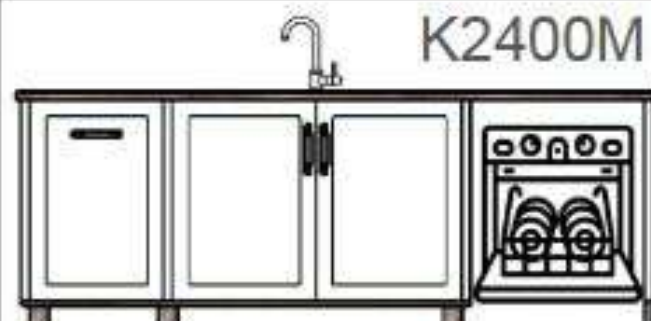

2400MM WIDE COMBO UNITS

K2400R