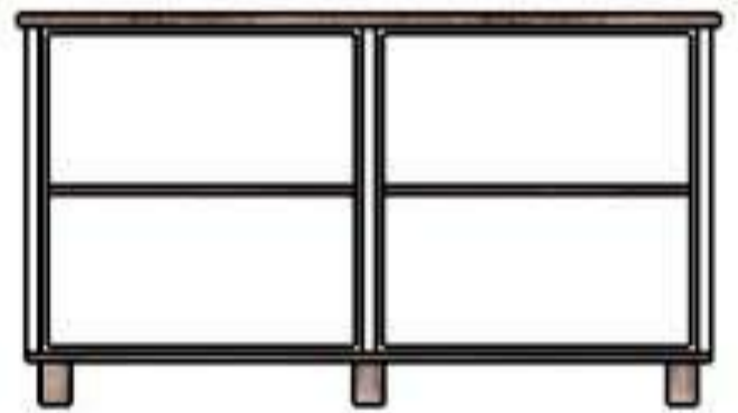

1600MM WIDE COMBO UNITS

K1600i